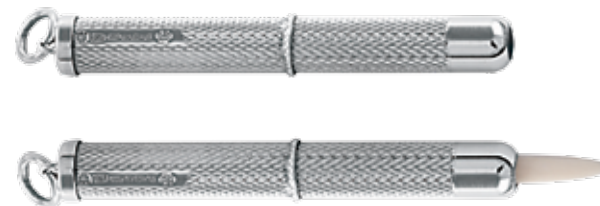

GT763

BOX91

GT2265

GT2266

GT764

BOX91	Boxed set comprising of 2 pairs of chopsticks and 2 chopstick rests	-	-
GT763	Pair of silver and wooden chopsticks	251mm / 9 ⁷ / ₈ "	-
GT764	Silver chopstick rest	51mm / 2" × 13mm / 1 ¹ / ₂ "	
GT2265	Acrylic Peugeot salt grinder with silver band around base	102mm / 4" × 54mm / 2 ¹ / ₈ "	
GT2266	Acrylic Peugeot pepper grinder with gold plated top and silver band around base	102mm / 4" × 54mm / 2 ¹ / ₈ "	

GT678

GT439

GT148

GT148	Retractable engine turned toothpick with bone pick	<i>closed</i>	51mm / 2"	<i>open</i>	76mm / 3"
GT439	Retractable engine turned toothpick with silver pick	<i>closed</i>	48mm / 1 ⁷ / ₈ "	<i>open</i>	73mm / 2 ⁷ / ₈ "
GT678	Plain toothpick holder		25mm / 1" × 13mm / 1/2" × 70mm / 2 ³ / ₄ "		