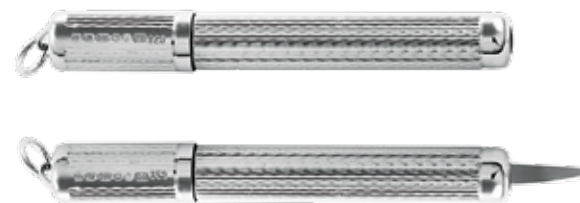

GT763

BOX91

GT2265

GT2266

GT764

BOX91	Boxed set comprising of 2 pairs of chopsticks and 2 chopstick rests	-	-
GT763	Pair of silver and wooden chopsticks	251mm / 9 ⁷ / ₈ "	-
GT764	Silver chopstick rest	51mm / 2" × 13mm / 1 ¹ / ₂ "	
GT2265	Acrylic Peugeot salt grinder with silver band around base	102mm / 4" × 54mm / 2 ¹ / ₈ "	
GT2266	Acrylic Peugeot pepper grinder with gold plated top and silver band around base	102mm / 4" × 54mm / 2 ¹ / ₈ "	

GT678

GT439

GT148

GT148	Retractable engine turned toothpick with bone pick	<i>closed</i>	51mm / 2"	<i>open</i>	76mm / 3"
GT439	Retractable engine turned toothpick with silver pick	<i>closed</i>	48mm / 1 ⁷ / ₈ "	<i>open</i>	73mm / 2 ⁷ / ₈ "
GT678	Plain toothpick holder		25mm / 1" × 13mm / 1/2" × 70mm / 2 ³ / ₄ "		