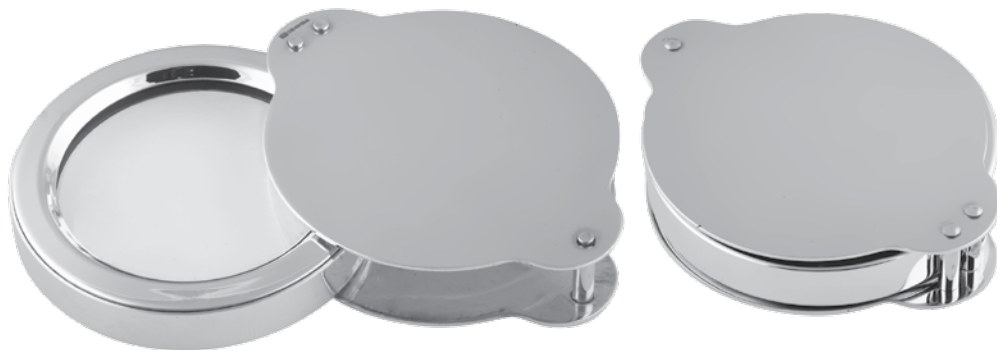

GT88

GT963

GT88	Celtic filigree pattern pocket magnifying glass with black tassel. Magnification x 6	57mm / 2¼"	×	35mm / 1⅜"	×	10mm / ⅜"
GT963	High polished pocket magnifying glass. Magnification x 2.5	64mm / 2½"	×	51mm / 2"	×	13mm / ½"
GT1025	Wallet magnifying glass. Magnification x 3	83mm / 3¼"	×	54mm / 2⅛"	×	—